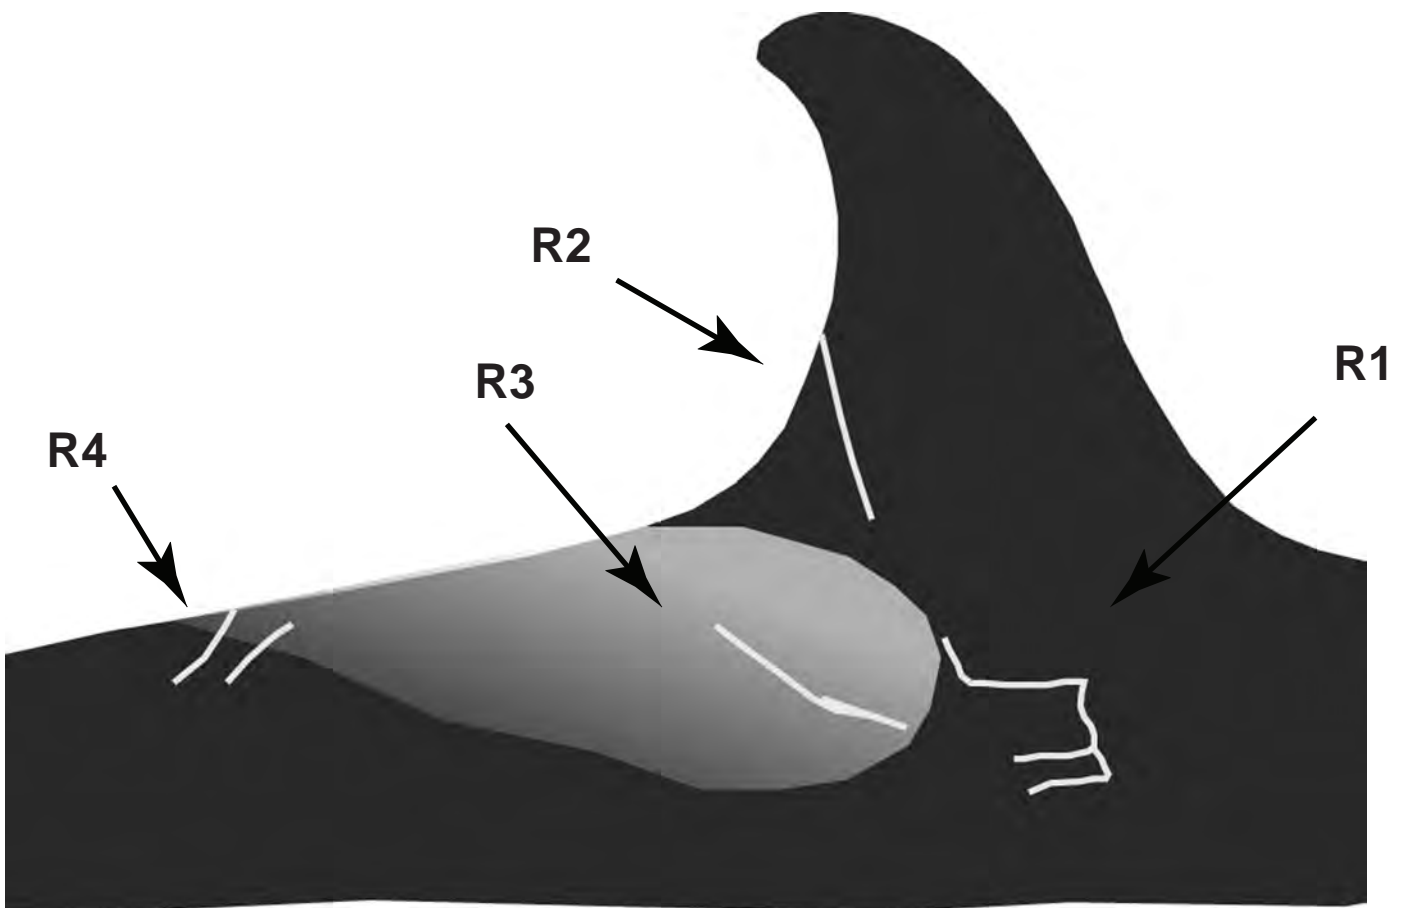

- Right side

R1) A whitish reversed “E” in front of the saddle patch. This is the most distinctive feature on the right side

R2) A whitish line pointing downward on bottom part of the fin, useful for identification when the saddle patch is not visible

R3) A whitish line pointing downward on the right side of the saddle patch; only visible in close ups and well defined pictures

R4) Two whitish lines pointing backwards from the top of the left side of the saddle patch; only visible in close ups and well defined pictures

- Left side

L1) A whitish sign looking as a “running man” in the right part of the saddle patch. This is the most distinctive feature on the left side

L2) Two undulated whitish lines, just on top of L1

L3) Two curved whitish lines pointing down from the top of the right side of the saddle patch (possibly continuation of R4); only visible in close ups and well defined pictures

L4) A whitish line pointing backwards from the top of the body, right to L3

- Fin

F1) Small fin, very curved on the top

Right side

Left side